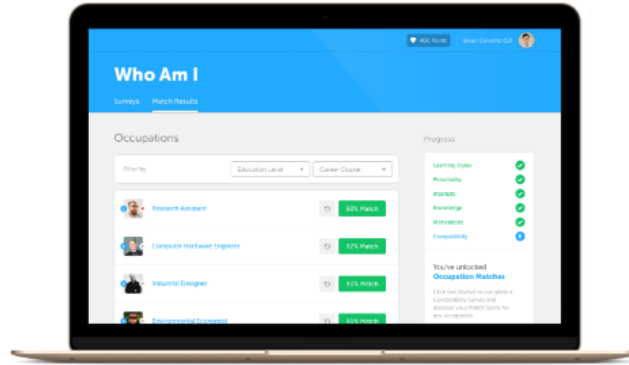

Welcome to myBlueprint

Discover yourself

Comprehensive assessments help you discover more about your learning styles, interests, motivations, and occupation matches.

[Get Started](#)